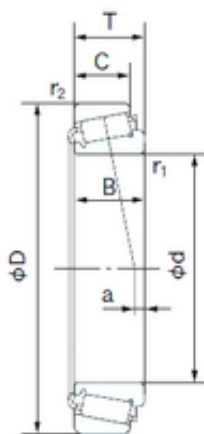

BEARING ITALIA S.P.A

Timken SKF NSK NTN Koyo Bearing NACHI
 15117/15250 02474A/02420A 14118as/14276
 26118/26283 ...

Bearing No. 15117/15250

Size	30x63.500x20.638 mm
Bore Diameter	30.000 mm
Outer Diameter	63.500 mm
Width	20.638 mm
d	30.000 mm
D	63.500 mm
T	20.638 mm
B	20.638 mm
C	15.875 mm
a	5.8 mm
r1 min.	1.3 mm
r2 min.	1.3 mm
Weight	0,294 Kg
Basic dynamic load rating (C)	45000 kN
Basic static load rating (C0)	54500 kN
(Grease) Lubrication Speed	6000 r/min
(Oil) Lubrication Speed	8000 r/min
Calculation factor (e)	0.35
Calculation factor (Y0)	0.94

15117/15250 Bearing 2D drawings and 3D CAD models